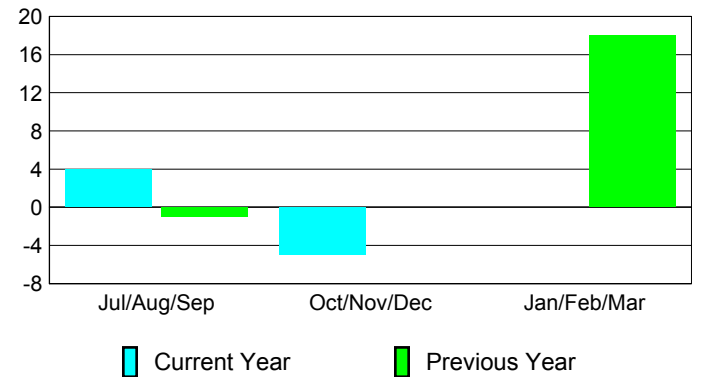

Club Results 2012-2013

Goal, New, Dropped, Gain/Loss

Comparison of Club Gain/Loss

Current Year Compared to the Previous Year

YTD Status Quo Clubs 2012-2013

Status Quo Clubs Compared to Status Quo Members

MEMBERSHIP

Membership Results
2012-2013

Membership
2011-2012

Month	Net Memb Goal	Actual New Memb	Actual Dropped Memb	Gain/Loss of Memb	Gain/Loss of Memb
Jul/Aug/Sep		10	-6	4	-1
Oct/Nov/Dec		7	-12	-5	0
Jan/Feb/Mar					18
Totals		17	-18	-1	17

Membership Results 2012-2013

Goal, New, Dropped, Gain/Loss

Comparison of Membership Gain/Loss

Current Year Compared to the Previous Year

Gender Comparison 2012-2013

Jan/Feb/Mar

Male

Female