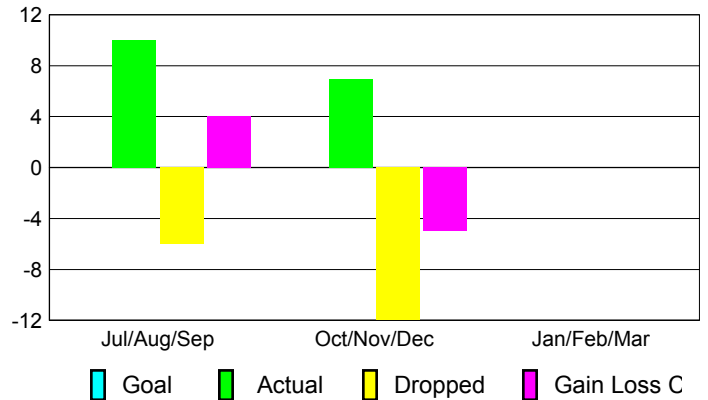

Club Results 2012-2013

Goal, New, Dropped, Gain/Loss

Comparison of Club Gain/Loss

Current Year Compared to the Previous Year

YTD Status Quo Clubs 2012-2013

Status Quo Clubs Compared to Status Quo Members

MEMBERSHIP

Membership Results
2012-2013

Membership
2011-2012

Month	Net Memb Goal	Actual New Memb	Actual Dropped Memb	Gain/Loss of Memb	Gain/Loss of Memb
Jul/Aug/Sep		10	-6	4	-1
Oct/Nov/Dec		7	-12	-5	0
Jan/Feb/Mar					18
Totals		17	-18	-1	17

Membership Results 2012-2013

Goal, New, Dropped, Gain/Loss

Comparison of Membership Gain/Loss

Current Year Compared to the Previous Year

Gender Comparison 2012-2013

Jan/Feb/Mar

Male

Female