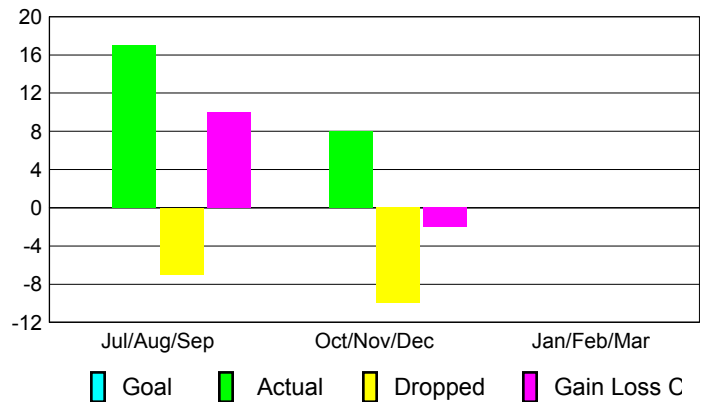

Membership Results 2012-2013

Goal, New, Dropped, Gain/Loss

Comparison of Membership Gain/Loss

Current Year Compared to the Previous Year

Gender Comparison 2012-2013

Jan/Feb/Mar

Male

Female

Club Results 2012-2013

Goal, New, Dropped, Gain/Loss

Comparison of Club Gain/Loss

Current Year Compared to the Previous Year

YTD Status Quo Clubs 2012-2013

Status Quo Clubs Compared to Status Quo Members

MEMBERSHIP

Membership Results
2012-2013

Membership
2011-2012

Month	Net Memb Goal	Actual New Memb	Actual Dropped Memb	Gain/Loss of Memb	Gain/Loss of Memb
Jul/Aug/Sep		17	-7	10	12
Oct/Nov/Dec		8	-10	-2	-3
Jan/Feb/Mar					6
Totals		25	-17	8	15

Membership Results 2012-2013

Goal, New, Dropped, Gain/Loss

Comparison of Membership Gain/Loss

Current Year Compared to the Previous Year

Gender Comparison 2012-2013

Jul/Aug/Sep

Oct/Nov/Dec

Jan/Feb/Mar