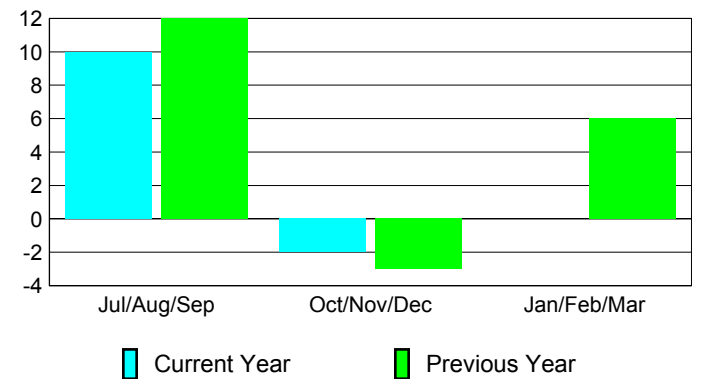

Club Results 2012-2013

Goal, New, Dropped, Gain/Loss

Comparison of Club Gain/Loss

Current Year Compared to the Previous Year

YTD Status Quo Clubs 2012-2013

Status Quo Clubs Compared to Status Quo Members

MEMBERSHIP

Membership Results
2012-2013

Membership
2011-2012

Month	Net Memb Goal	Actual New Memb	Actual Dropped Memb	Gain/Loss of Memb	Gain/Loss of Memb
Jul/Aug/Sep		17	-7	10	12
Oct/Nov/Dec		8	-10	-2	-3
Jan/Feb/Mar					6
Totals		25	-17	8	15

Membership Results 2012-2013

Goal, New, Dropped, Gain/Loss

Comparison of Membership Gain/Loss

Current Year Compared to the Previous Year

Gender Comparison 2012-2013

Jul/Aug/Sep

Oct/Nov/Dec

Jan/Feb/Mar